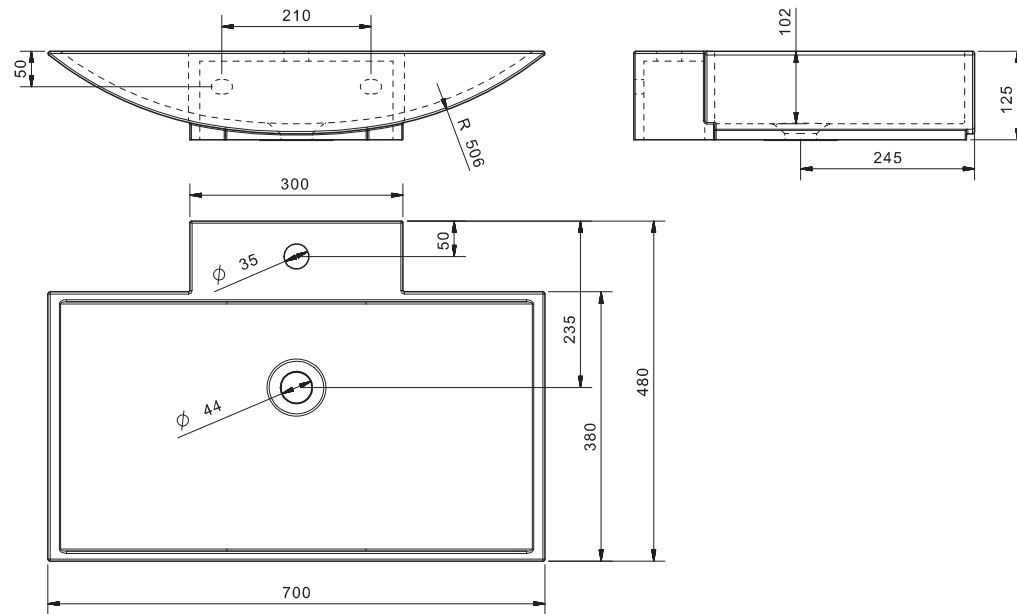

mania

424-0705-81 / mania AB 70C

eumar

www.eumar.ee/140

Price is for base-model and does not include functional openings, accessories and customizations. / Der Preis bezieht sich ausschließlich auf das Standard Modell. Nicht beinhaltet sind Öffnungen, Zubehörteile und Maßanfertigungen / *Prix indiqués pour les modèles de base, n'inclus pas les options, ouvertures, accessoires ni adaptations.*

All drawings contain necessary measurements, which are subject to standard tolerances. They are stated in mm and are non-binding. Exact measurements, in particular of customized products, can only be taken from the finished product. Information about tolerances can be found in our General Terms and Conditions (GTC) - www.eumar.ee/gtc In the interests of technical progress we reserve the right to introduce technical modifications.